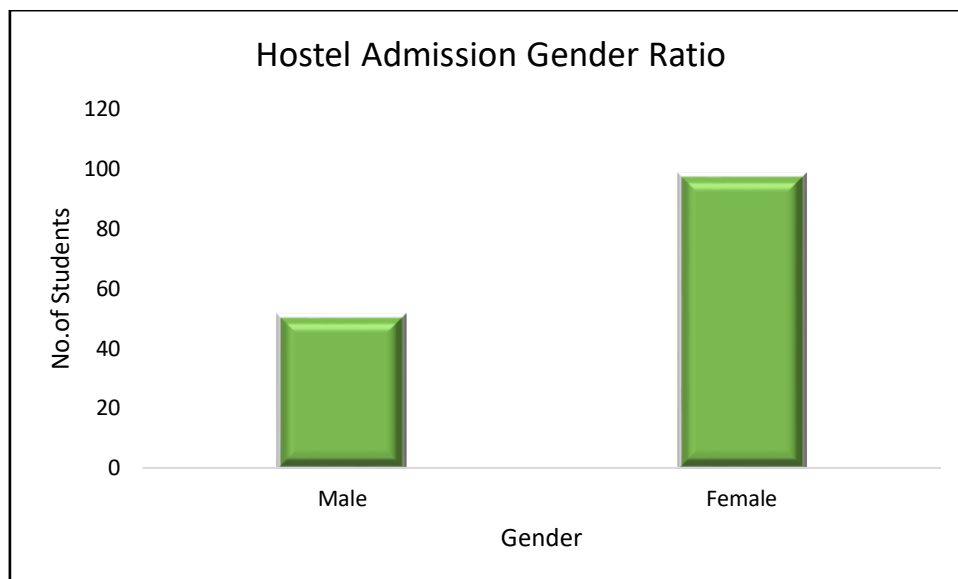

Male	51	34
Female	98	66
Total	149	

Co-curricular and Extra-curricular activities

Youth Festival participant gender ratio

Gender	No. of Student	Percentage %
Male	07	30
Female	16	70
Total	23