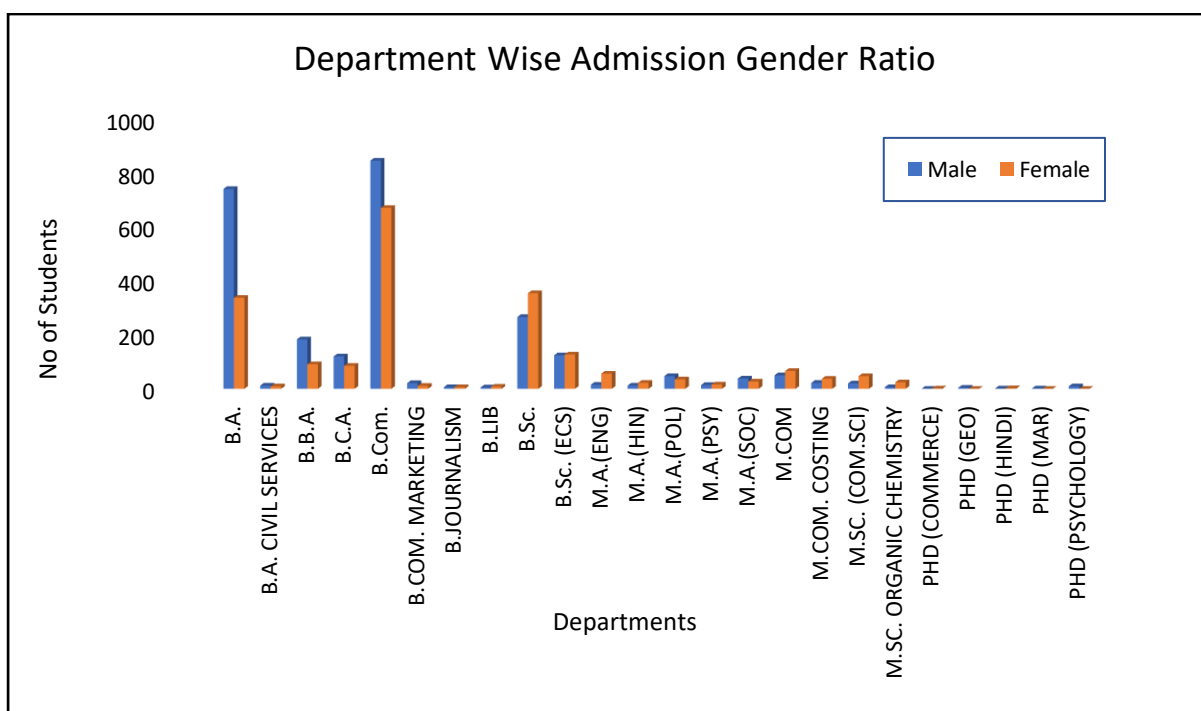

15	M.A.(SOC)	38	58	27	42	65
16	M.COM	50	43	66	57	116
17	M.COM. COSTING	22	37	37	63	59
18	M.SC. (COM.SCI)	20	30	47	70	67
19	M.SC. ORGANIC CHEMISTRY	6	20	24	80	30
20	PHD (COMMERCE)	0	0	1	100	1
21	PHD (GEO)	4	100	0	0	4
22	PHD (HINDI)	1	33	2	67	3
23	PHD (MAR)	1	100	0	0	1
24	PHD (PSYCHOLOGY)	9	100	0	0	9
	TOTAL	2561	56	2031	44	4592

Placement Gender Ratio

Gender	No. of Student	Percentage %
Male	38	50
Female	38	50
Total	76