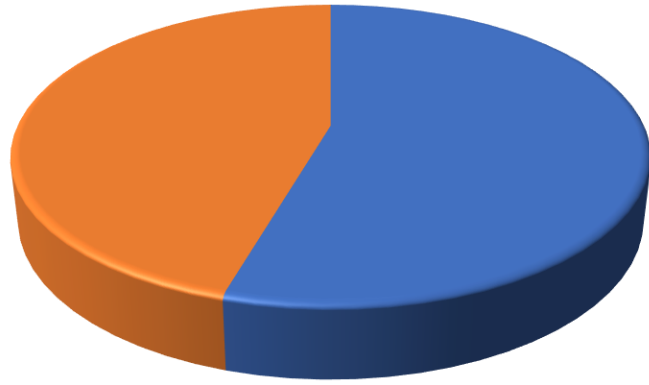

Management Gender Ratio

■ Male ■ Female

[Signature]
Principal-In-Charge
Sangameshwar College
Solapur