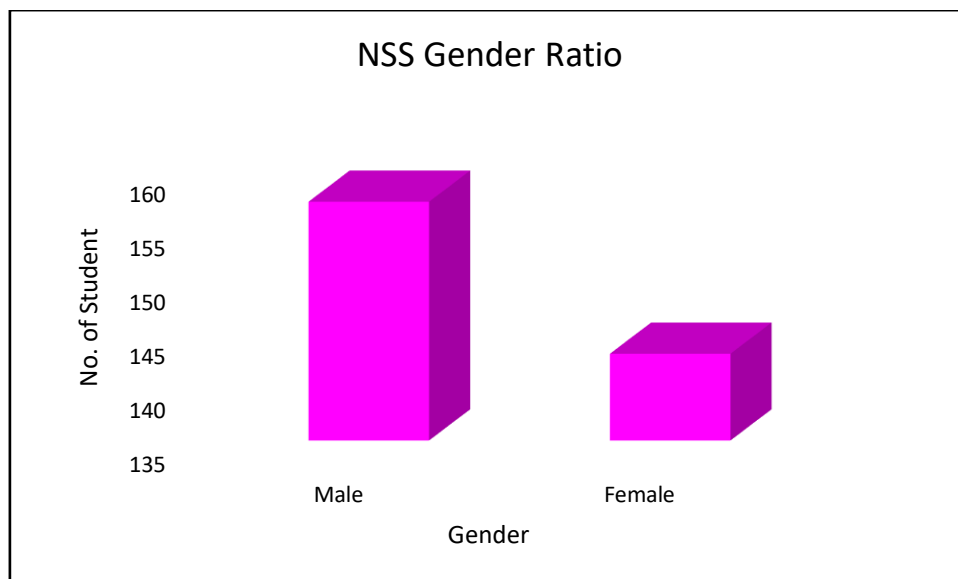

Placement Gender Ratio

Gender	No. of Student	Percentage %
Male	38	50
Female	38	50
Total	76	

NCC Gender Ratio

Gender	No. of Student	Percentage %
Male	109	77
Female	33	23
Total	142	

NSS Gender Ratio

Gender	No. of Student	Percentage %
--------	----------------	--------------

Male	157	52
Female	143	48
Total	300	

Earn and Learn Gender Ratio

Gender	No. of Student	Percentage %
Male	03	30
Female	07	70
Total	10	

Hostel Admission Gender Ratio

Gender	No. of Student	Percentage %
---------------	-----------------------	---------------------