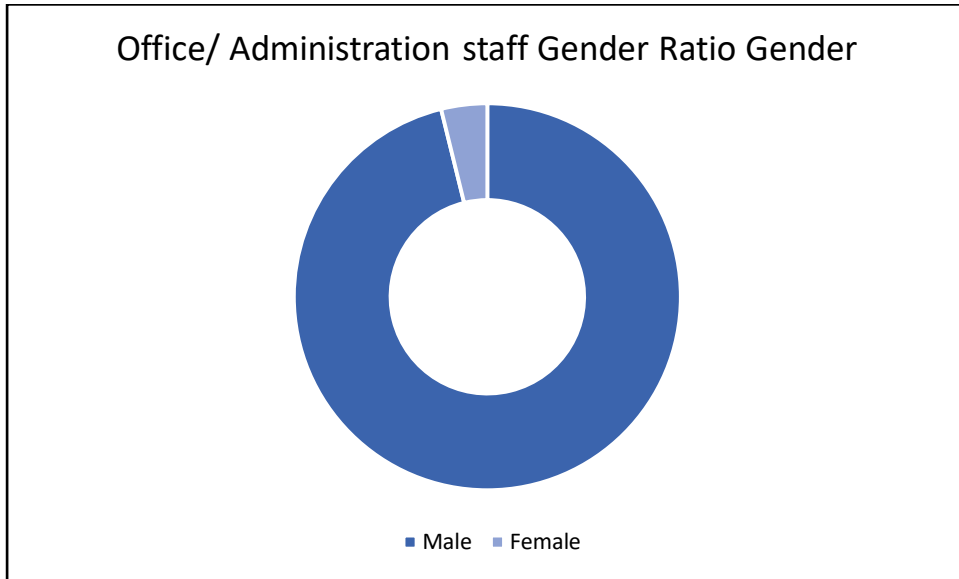

Teaching Faculty Gender Ratio

Gender	No. of Faculty	Percentage %
Male	37	74
Female	13	26
Total	50	

TEACHING FACULTY GENDER RATIO

Office/ Administration staff Gender Ratio

Gender	No. of Staff	Percentage %
Male	75	96
Female	03	04
Total	78	