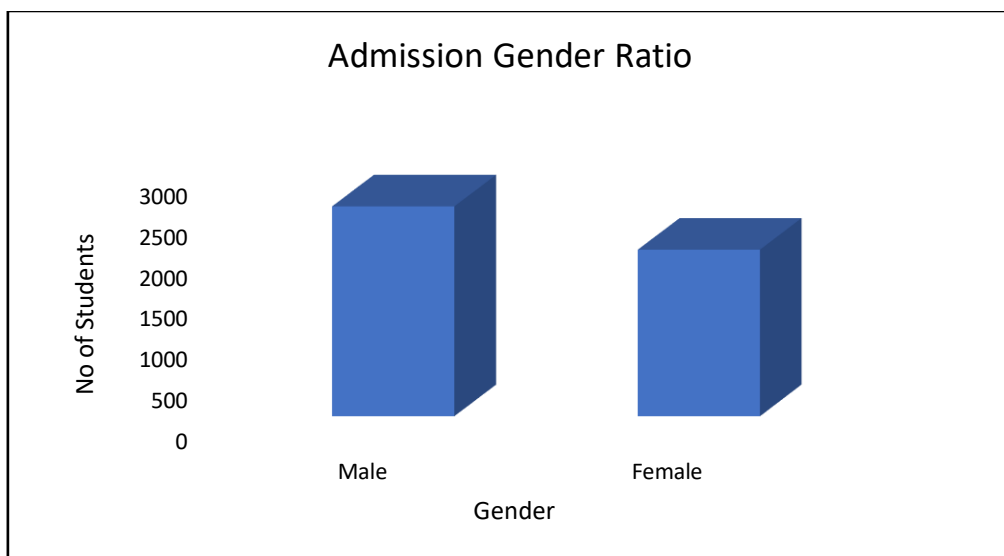

Sangameshwar College (Autonomous), Solapur

Gender Audit for Academic Year 2021-22

Admission Gender Ratio

	No. of Student	Percentage %
Male	2561	56
Female	2031	44
Total	4592	

Category wise gender Ratio

Students	SC		ST		OBC		Other	
	No. of Student	Percentage %	No. of Student	Percentage %	No. of Student	Percentage %	No. of Student	Percentage %
Male	393	56	16	62	1050	59	1102	53
Female	312	44	10	38	721	41	988	47
Total	705	100	26	100	1771	100	2090	100