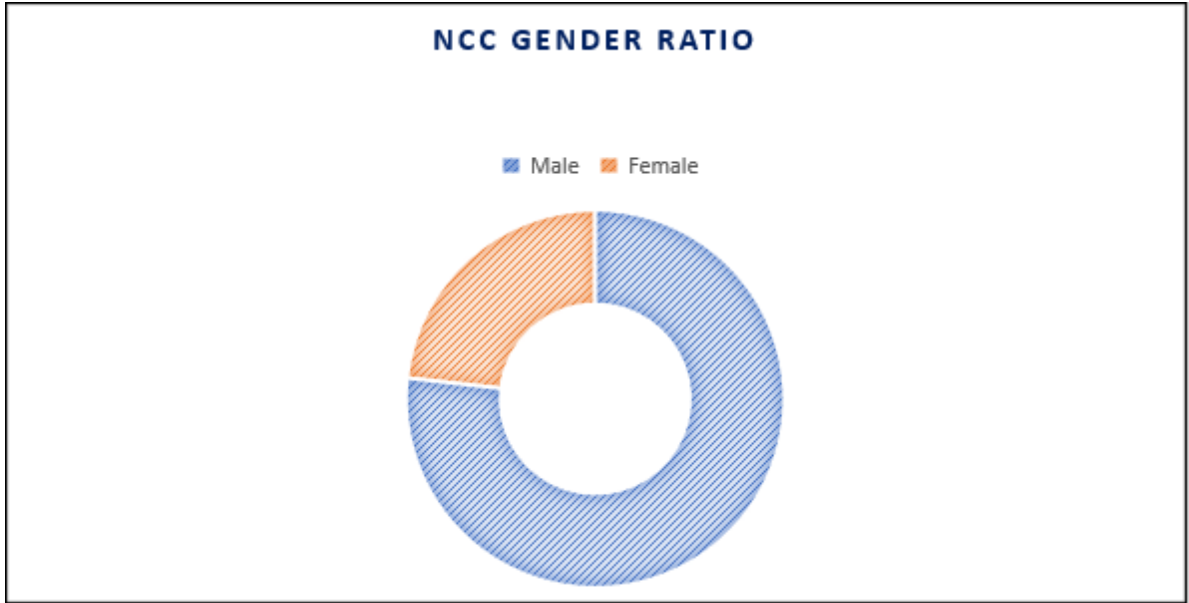

NCC Gender Ratio

Gender	No. of Student	Percentage %
Male	109	77
Female	33	23
Total	142