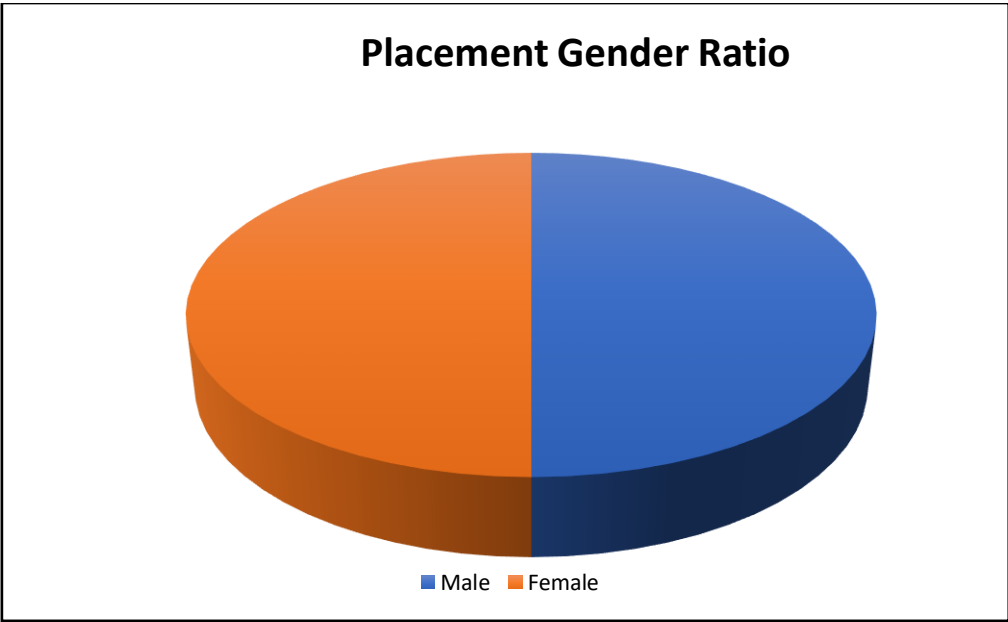

NCC Gender Ratio

Gender	No. of Student	Percentage %
Male	109	77
Female	33	23
Total	142	

NSS Gender Ratio

Gender	No. of Student	Percentage %