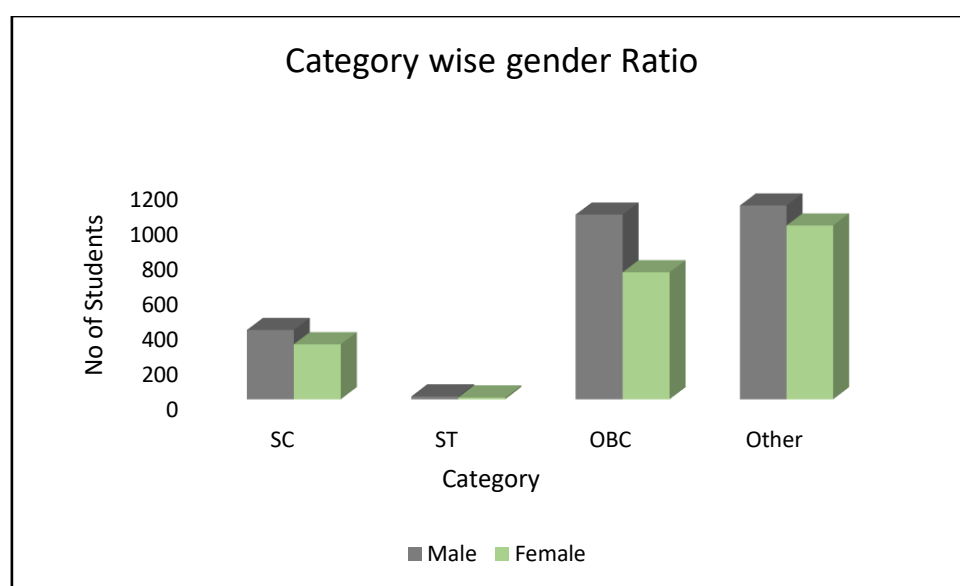

Sangameshwar College (Autonomous), Solapur

Gender Audit for Academic Year 2021-22

Admission Gender Ratio

	No. of Student	Percentage %
Male	2561	56
Female	2031	44
Total	4592	

Category wise gender Ratio

Students	SC		ST		OBC		Other	
	No. of Student	Percentage %	No. of Student	Percentage %	No. of Student	Percentage %	No. of Student	Percentage %
Male	393	56	16	62	1050	59	1102	53
Female	312	44	10	38	721	41	988	47
Total	705	100	26	100	1771	100	2090	100