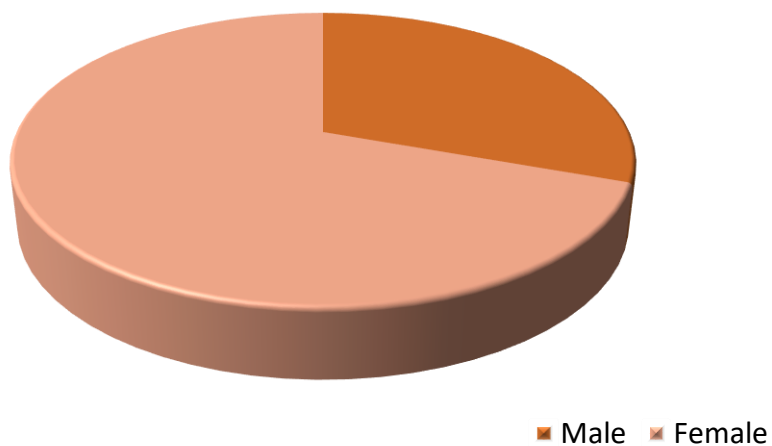

Male	51	34
Female	98	66
Total	149	

Co-curricular and Extra-curricular activities

Youth Festival participant gender ratio

Gender	No. of Student	Percentage %
Male	07	30
Female	16	70
Total	23	

Youth Festival Participants Gender Ratio