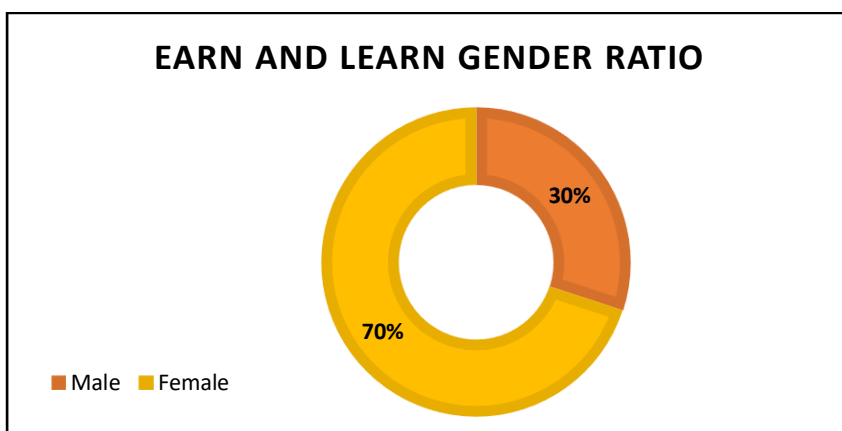

Hostel Admission Gender Ratio

Gender	No. of Student	Percentage %