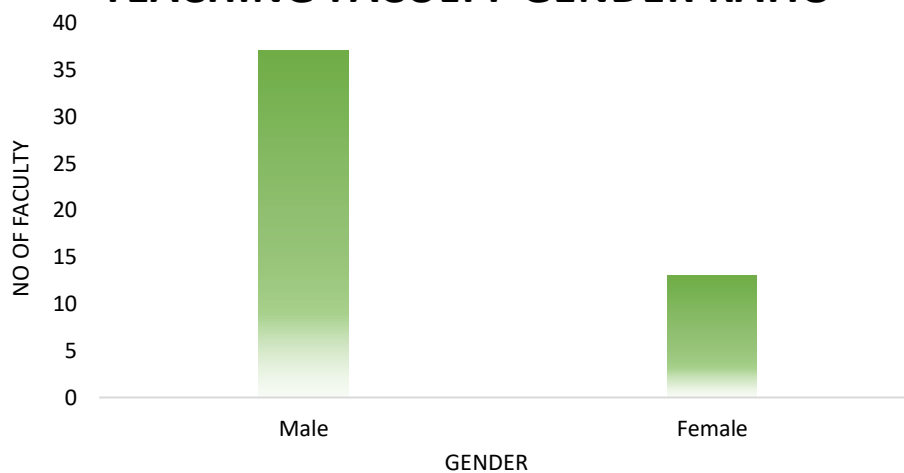

TEACHING FACULTY GENDER RATIO